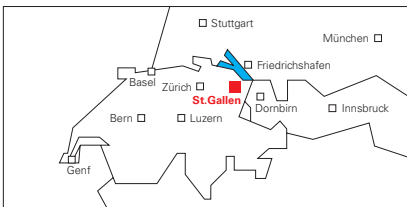

## Location / Directions

St.Gallen is situated in the «Three-Country-Corner», Switzerland-Austria-Germany. Transportation connections are excellent in all directions: via the Nationalstrasse A1, the railway axis Geneva-Zürich-Munich, the Zürich Intercontinental Airport and the airstrip St.Gallen-Altenrhein. St.Gallen is very accessible. The exhibition grounds lie in the center of town.

## Arrival by Car

From the Nationalstrasse A1 use the exit: St.Gallen-St.Fiden and follow either this symbol , the sign «Olma Messen St.Gallen» or in the case of major events, use the special parking directions.

## GPS: Jägerstrasse

## Arrival by Rail

From the main train station St.Gallen or bus terminal take Bus #3 «Heiligkreuz» to the bus stop «Olma» or «Post Langgasse».